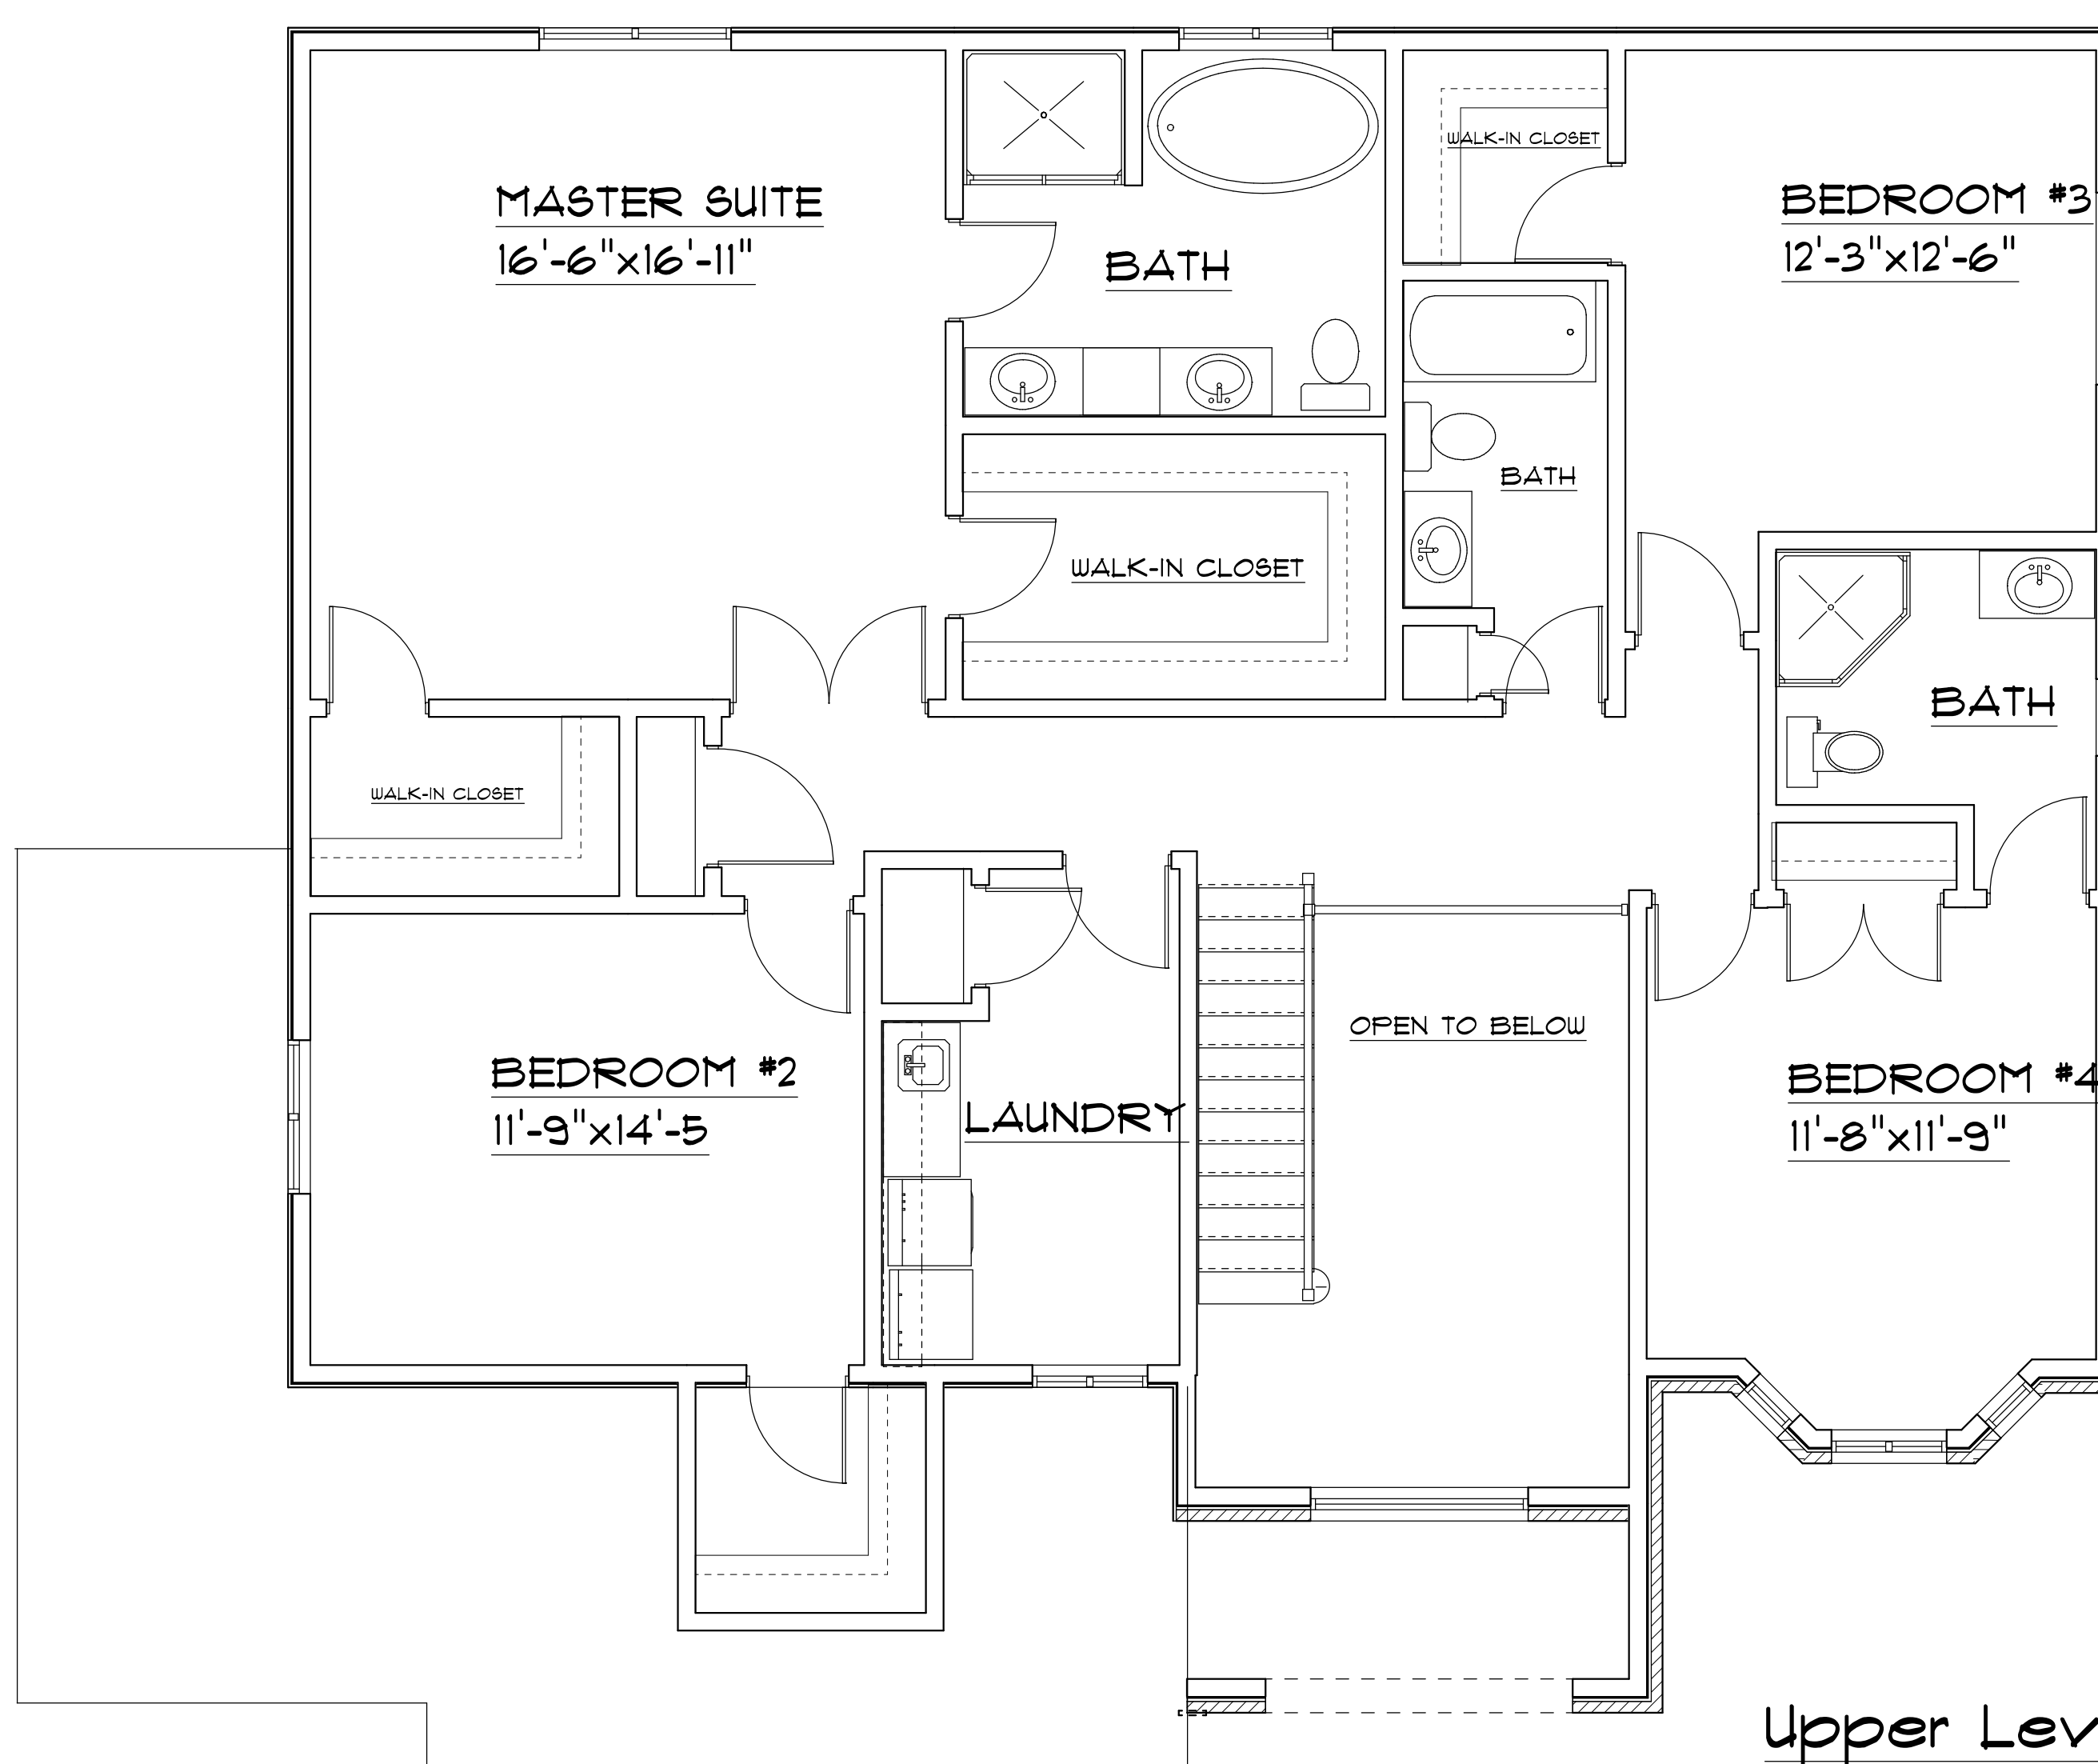

Main Level Floor Plan

Square Footage:

1400      First floor:

1575      Second floor:

2975      Total:

Upper Level Floor Plan