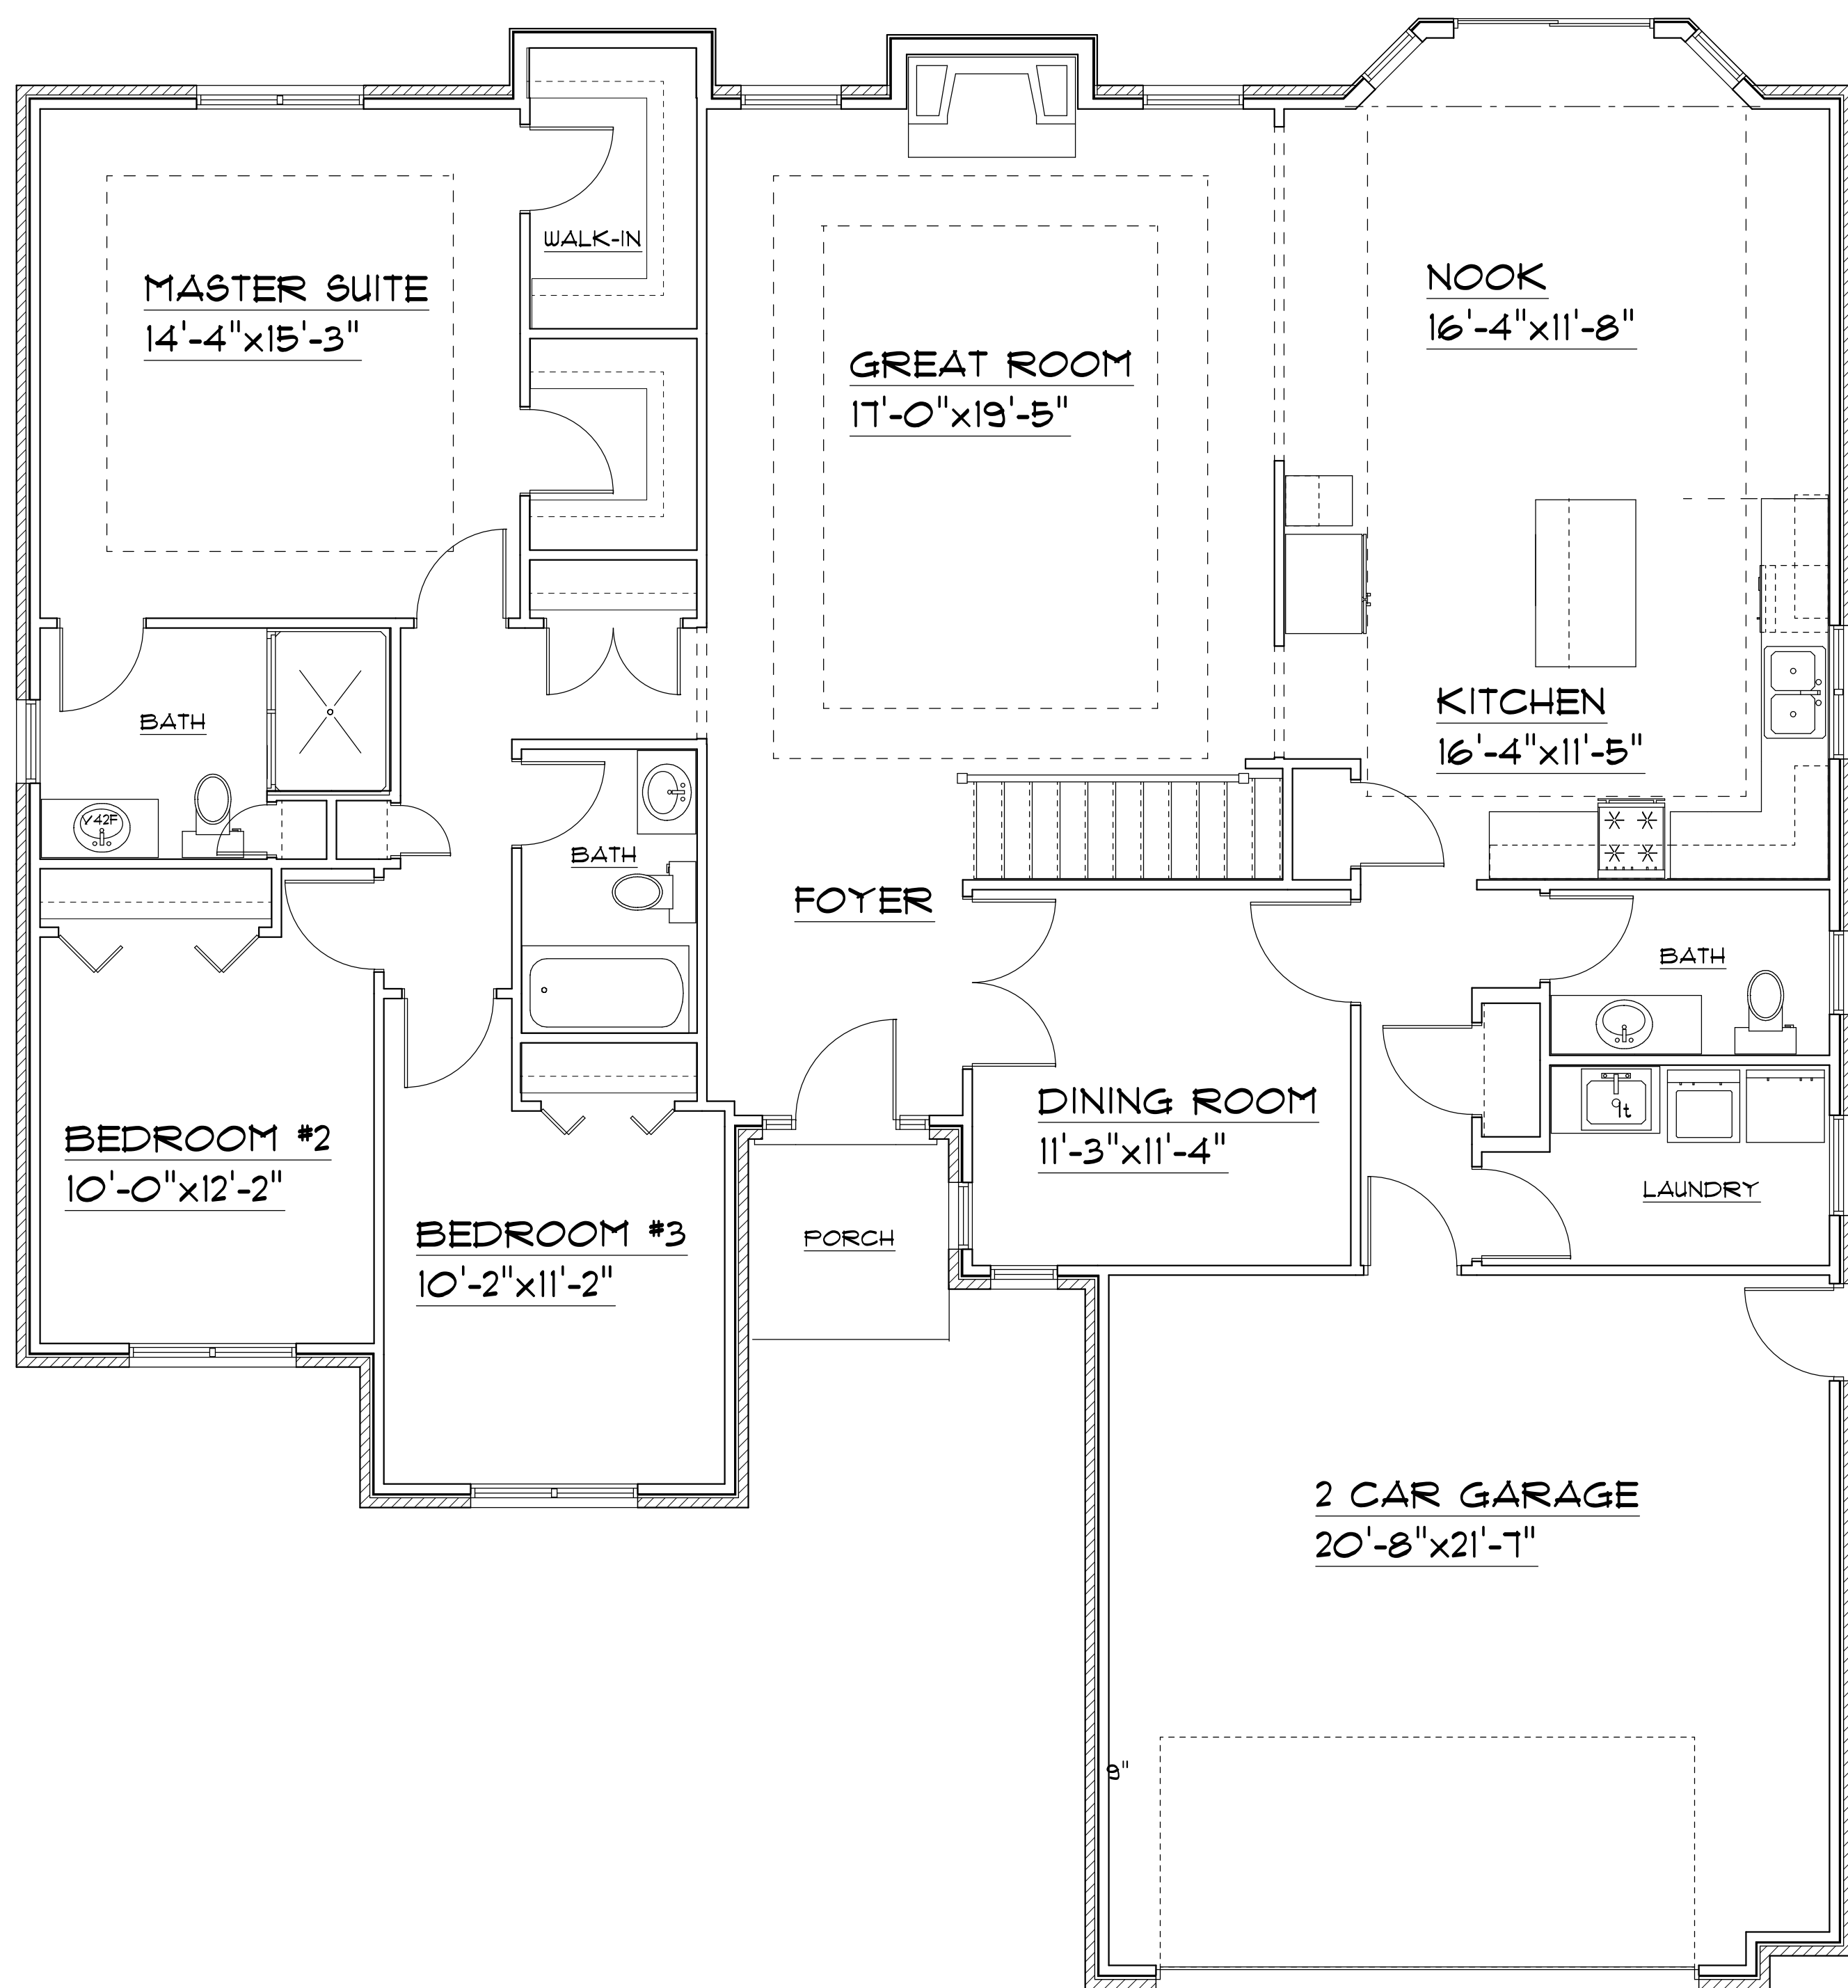

GOLDEN HOMES INC.

FRONT ELEVATION

1ST FLOOR PLAN
2034 sq ft