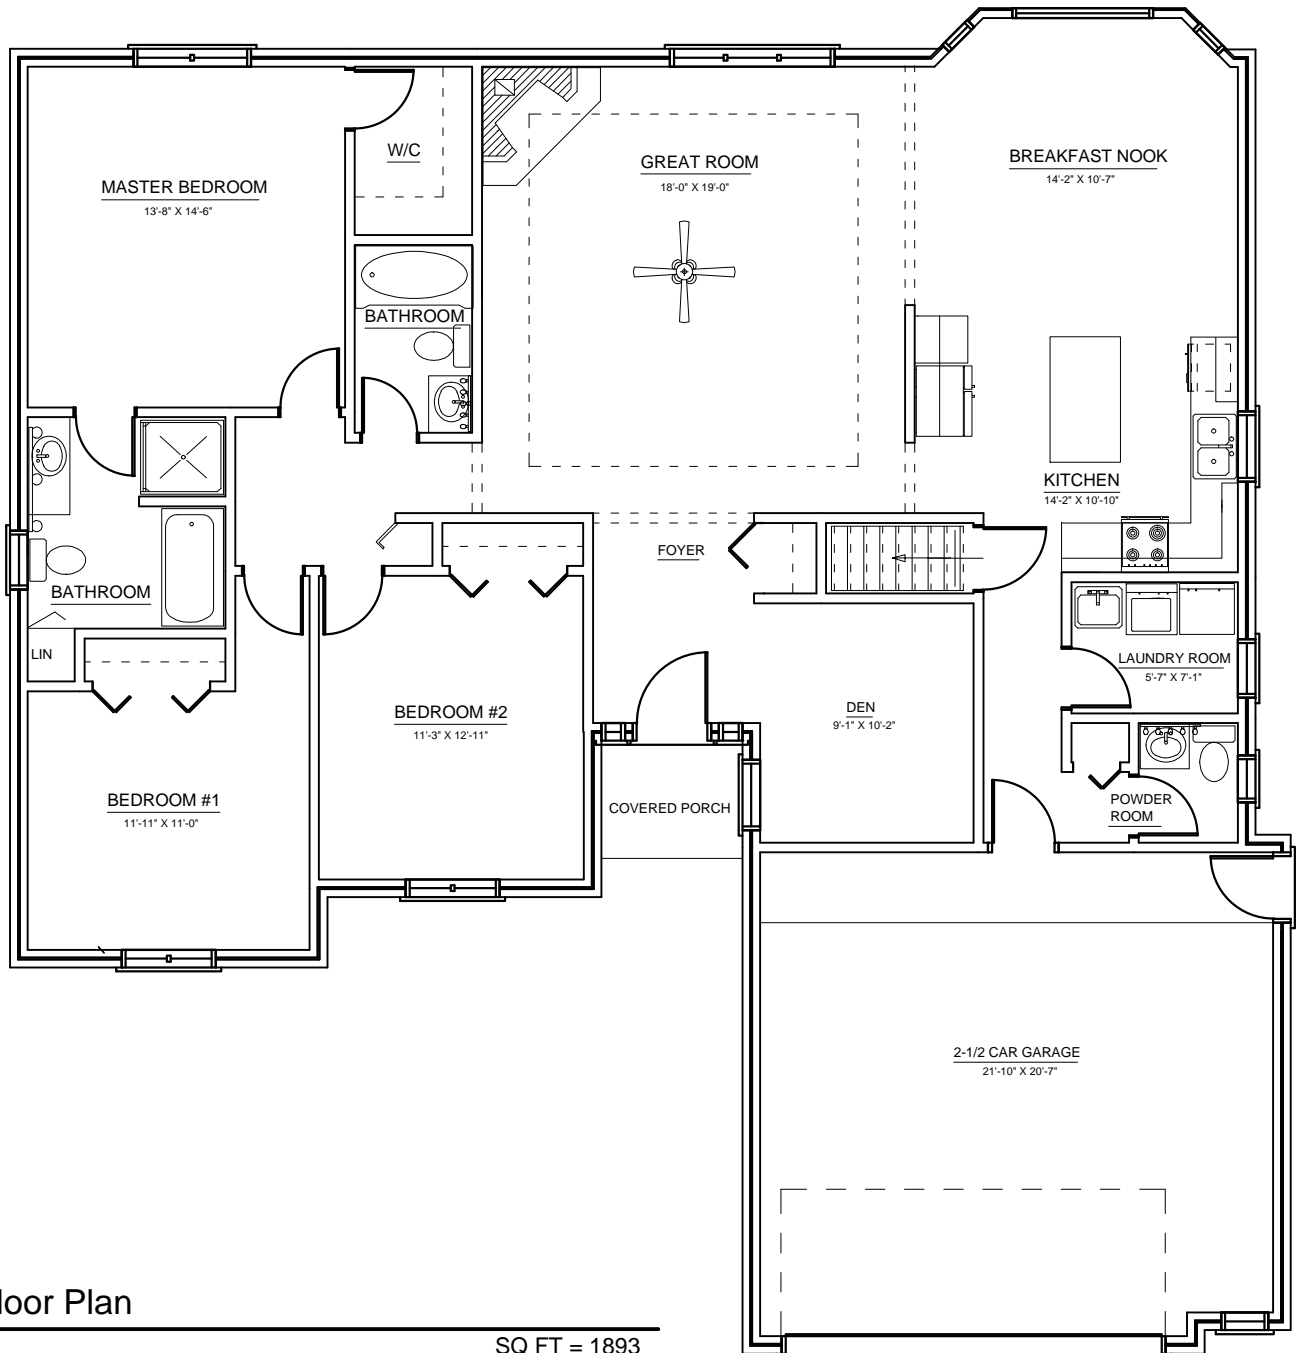

Front Elevation

Floor Plan

SQ FT = 1893